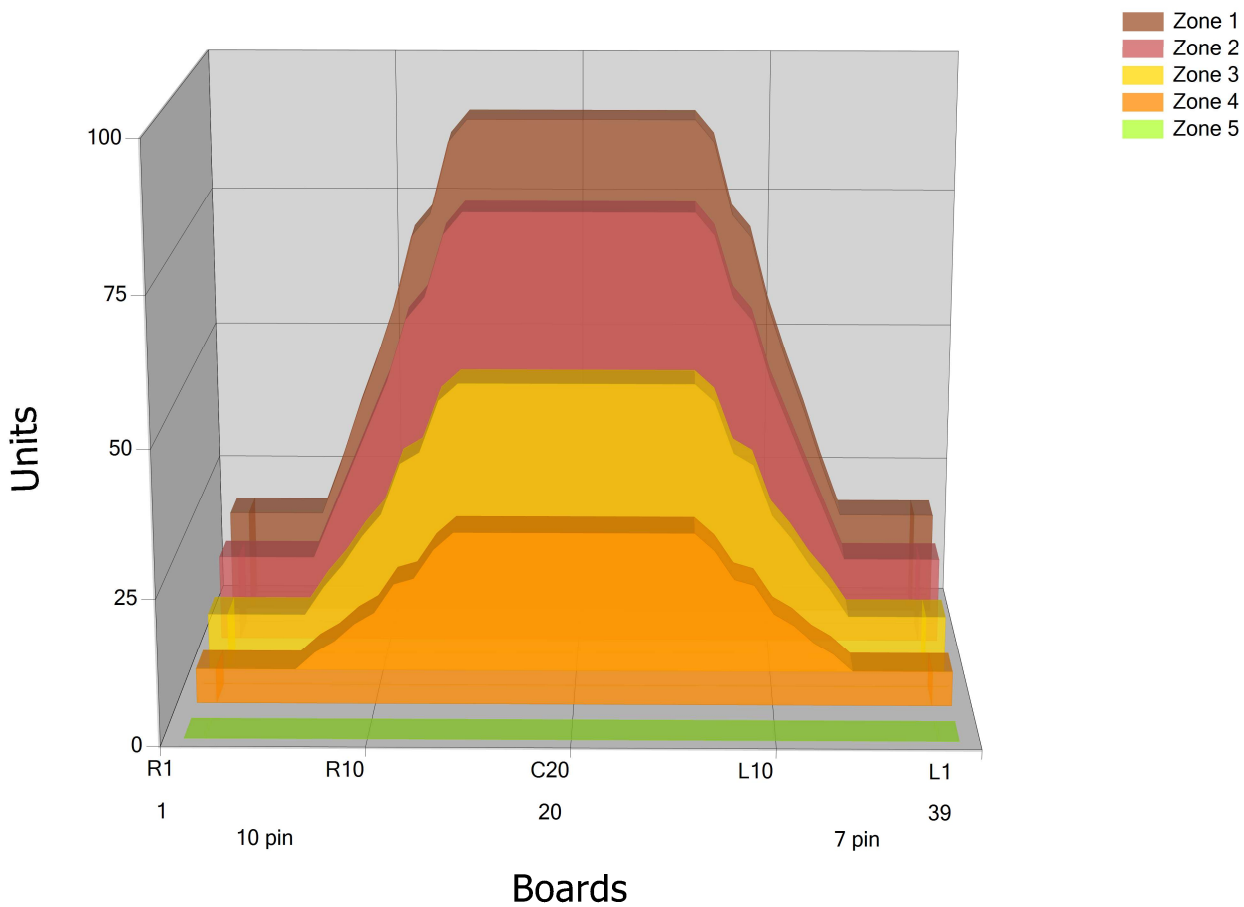

16 USBC MIXD

Conditioner: Logic

Cleaner: Invincible

Zone Configuration

Cleaner Transition

Volume: 23.56

Mode: Clean and Condition

Speed: Max Clean

Start Cleaner Spray: 0 feet

Start Squeegee: 0 feet

Start Conditioning: 6 Inches

Split Pattern: No

Zone 1	Avg	Ratio	Zone 2	Avg	Ratio	Zone 3	Avg	Ratio	Zone 4	Avg	Ratio
Left	19.80	4.55 : 1	Left	16.60	4.64 : 1	Left	11.00	4.64 : 1	Left	6.60	4.55 : 1
Right	19.80	4.55 : 1	Right	16.60	4.64 : 1	Right	11.00	4.64 : 1	Right	6.60	4.55 : 1
Center	90.00		Center	77.00		Center	51.00		Center	30.00	

Zone 5	Avg	Ratio
Left	0.00	1.00 : 1
Right	0.00	1.00 : 1
Center	0.00	

Volume by Board