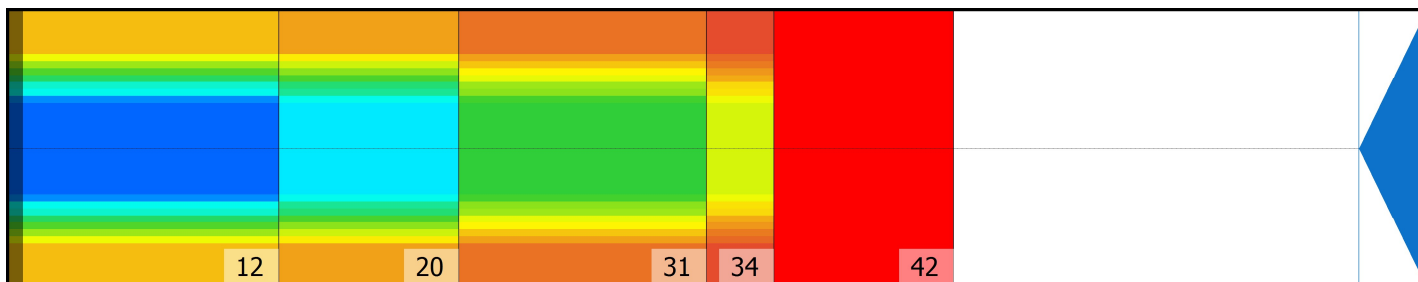

16 USBC MIXD

Conditioner: Logic

Cleaner: Invincible

Zone Configuration

Cleaner Transition

Volume: 23.56

Mode: Clean and Condition

Speed: Max Clean

Start Cleaner Spray: 0 feet

Start Squeegee: 0 feet

Start Conditioning: 6 Inches

Split Pattern: No

Zone 1	Avg	Ratio	Zone 2	Avg	Ratio	Zone 3	Avg	Ratio	Zone 4	Avg	Ratio
Left	19.80	4.55 : 1	Left	16.60	4.64 : 1	Left	11.00	4.64 : 1	Left	6.60	4.55 : 1
Right	19.80	4.55 : 1	Right	16.60	4.64 : 1	Right	11.00	4.64 : 1	Right	6.60	4.55 : 1
Center	90.00		Center	77.00		Center	51.00		Center	30.00	

Zone 5	Avg	Ratio
Left	0.00	1.00 : 1
Right	0.00	1.00 : 1
Center	0.00	

Volume by Board